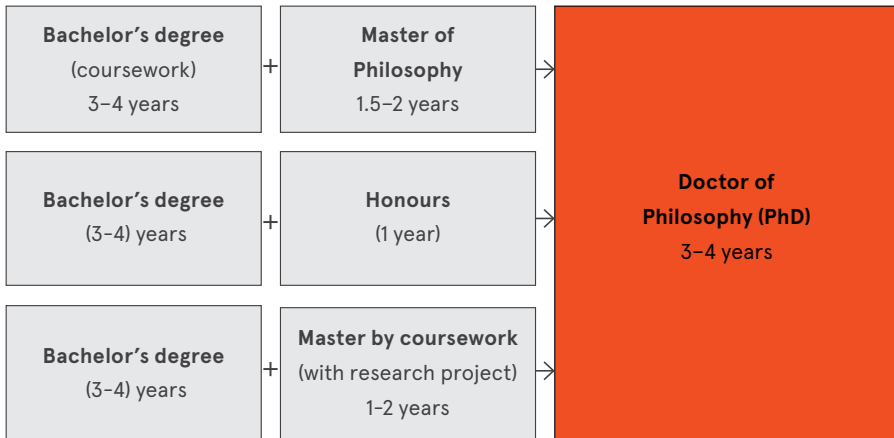

Pathways to research

There is more than one pathway to a research degree.

Scholarships for research students

We have one of the largest research scholarship schemes in Australia available to both domestic and international students including the Australian Government funded Research Training Program (RTP) stipend scholarships, University of Sydney and faculty-specific awards. We also participate in a range of international scholarships such as the Australia Awards, Endeavour Scholarships and the China Scholarship Council, to name a few*.

– sydney.edu.au/scholarships/research

*Availability is subject to change, please check our website regularly for the most up-to-date information on eligibility criteria, application details and closing dates.