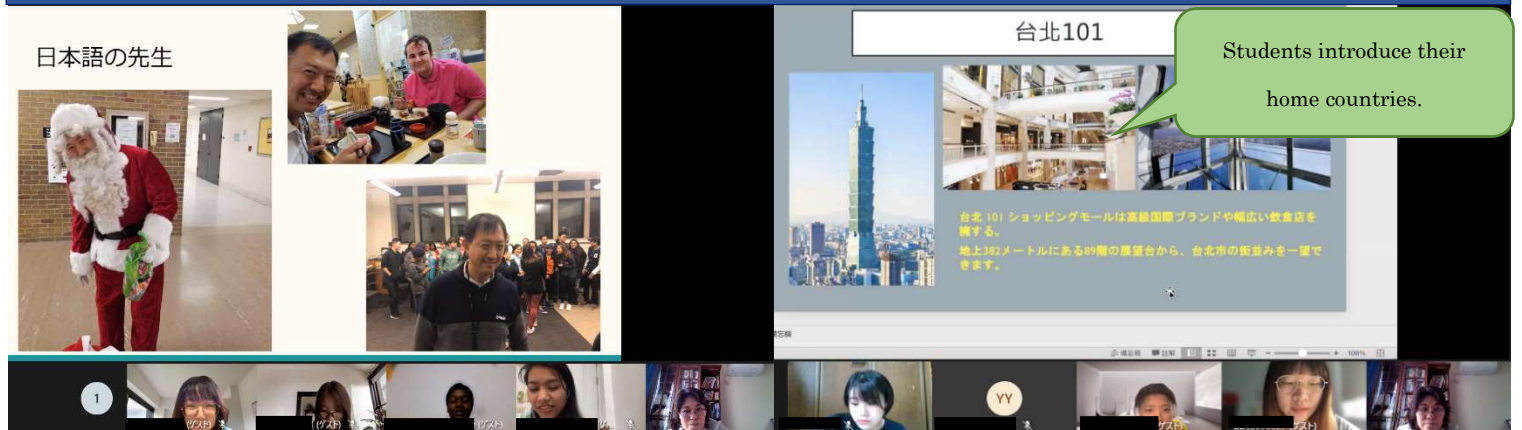

SCHEDULE

Course	Detail	Class	Time Schedule
Discussion and Spoken Japanese	- Use online communication app. - Speak Japanese accurately	Beginner	Friday 9:00AM - 10:30AM
		Beginner/Intermediate	Monday 4:30PM - 6:00PM
		Intermediate	Thursday 10:45AM - 12:15AM
		Advanced	Tuesday 9:00AM - 10:30AM Wednesday 10:45AM - 12:15AM
Discovering Japan	- Use online communication app. - Enable you to understand Japanese culture and customs more deeply - Enable students to describe their home countries in Japanese	Beginner	Thursday 9:00AM - 10:30AM
		Beginner/Intermediate	Wednesday 4:30PM - 6:00PM
		Intermediate	Wednesday 9:00AM - 10:30AM
		Advanced	Thursday 9:00AM - 10:30AM Friday 10:45AM - 12:15AM

Students make presentation on a given topic two times in a class.

【Contact Information】

Aichi University International Exchange Office

Aichi University Nagoya Campus 4-60-6, Hiraike-cho, Nakamura-ku, Nagoya, Aichi 453-8777 Japan

TEL: +81-52-564-6116 FAX: +81-52- 564-6216

E-mail: inted@aichi-u.ac.jp