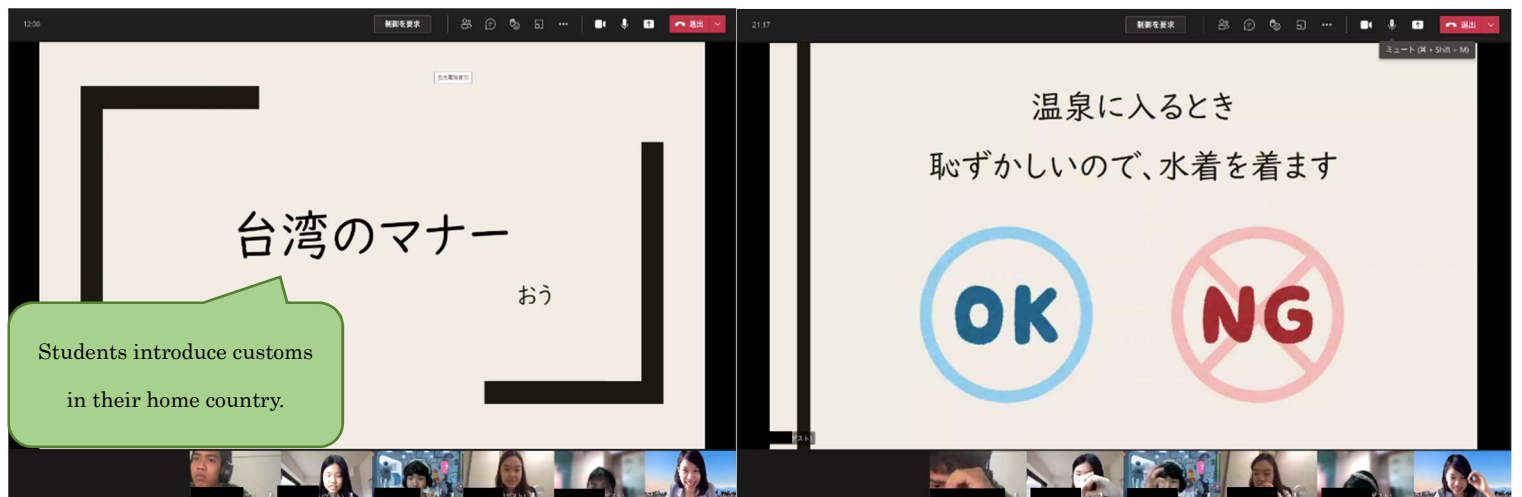

SCHEDULE

Course	Detail	Class	Time Schedule
Discussion and Spoken Japanese	- Use online communication app. - Speak Japanese accurately	Beginner	Friday 9:00AM - 10:30AM
		Beginner/Intermediate	Monday 4:30PM - 6:00PM
		Intermediate	Thursday 10:45AM - 12:15AM
		Advanced	Tuesday 9:00AM - 10:30AM Wednesday 10:45AM - 12:15AM
Discovering Japan	- Use online communication app. - Enable you to understand Japanese culture and customs more deeply - Enable students to describe their home countries in Japanese	Beginner	Thursday 9:00AM - 10:30AM
		Beginner/Intermediate	Wednesday 4:30PM - 6:00PM
		Intermediate	Wednesday 9:00AM - 10:30AM
		Advanced	Thursday 9:00AM - 10:30AM Friday 10:45AM - 12:15AM

Students make presentation on a given topic two times in a class.

【Contact Information】

Aichi University International Exchange Office

Aichi University Nagoya Campus 4-60-6, Hiraike-cho, Nakamura-ku, Nagoya, Aichi 453-8777 Japan

TEL: +81-52-564-6116 FAX: +81-52- 564-6216

E-mail: inted@aichi-u.ac.jp